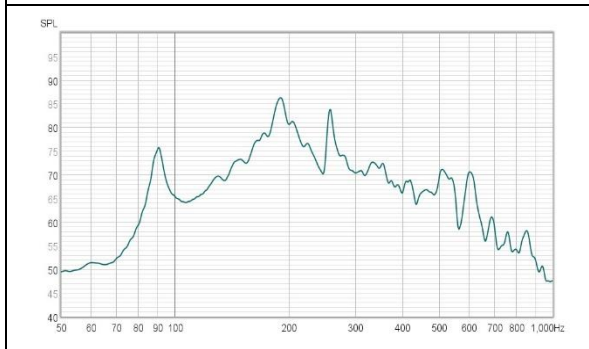

Settecorde

MADE IN
FRANCE

Brasilian seven nylon strings

Specifications	
Top	Jura spruce
Back & Sides	FSC american mahogany
Neck	FSC mahogany
Bridge	Crelicam eboy
Fingerboard	Crelicam ebony, 30" radius
Nut	Bone, 60mm
Saddle	Crelicam ebony
Neck Profile	SemiElliptical
Neck dimensions	21.5-24mm @ frets 1-9
Frets	Medium 18% nickel-silver
Scale Length	650mm
Body Finish	Handrubbed shellac
Neck Finish	Handrubbed shellac
Strings	Savarez Alliance

Dimensions	
Body Length	485mm
Body Depth	107mm
Lower Bout Width	368mm
Total Length	1030mm

Frequency response

Parameters	
Monopole mobility	19
Equivalent mass	48 gr
Mode T(1,1)1	90 Hz
Mode T(1,1)2	190 Hz
Mode T(2,1)	257 Hz