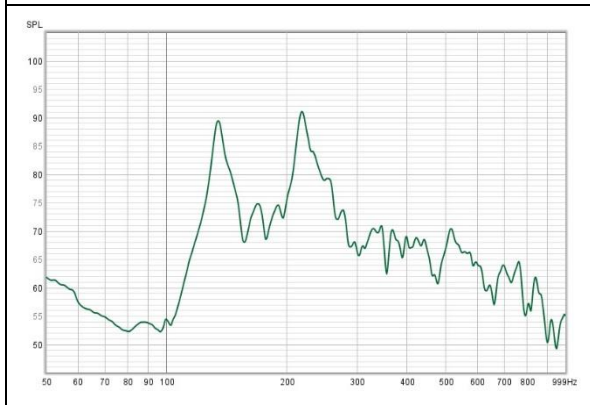

# AT1 jazz archtop

MADE IN  
FRANCE

Specifications	
Top	Canadian spruce
Back & Sides	Canadian maple
Neck	FSC mahogany
Bridge	Rosewood
Fingerboard	Rosewood, 12" radius
Nut	Bone, 44mm
Saddle	Rosewood
Neck Profile	SemiElliptical
Neck dimensions	21.5-24mm @ frets 1-9
Frets	Medium 18% nickel-silver
Tuners	Grover vintage
Scale Length	648mm
Body Finish	Handrubbed shellac
Neck Finish	Handrubbed shellac
Strings	D'Addario EJ-16 (.012"- .053")
Pickup	Floating mini Humbucker

Dimensions	
Body Length	504mm
Body Depth	75mm
Lower Bout Width	406mm
Total Length	1020mm

## Frequency response

Parameters	
Monopole mobility	12
Equivalent mass	64 gr
Mode T(1,1)1	135 Hz
Mode T(1,1)2	225 Hz
Mode T(1,1)3	