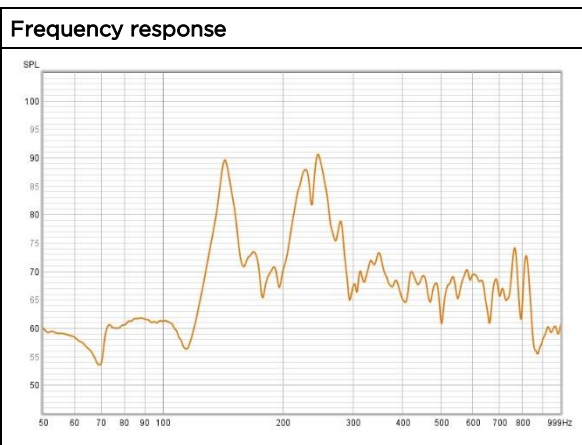

AT16 acoustic archtop

MADE IN
FRANCE

Specifications	
Top	Jura mountains spruce
Back & Sides	European maple, FSC mahogany
Neck	FSC mahogany
Bridge	Rosewood
Fingerboard	Rosewood, 12" radius
Nut	Bone, 44mm
Saddle	Bone
Neck Profile	SemiElliptical
Neck dimensions	21.5-24mm @ frets 1-9
Frets	Medium 18% nickel-silver
Tuners	Grover vintage
Scale Length	648mm
Body Finish	Nitro laquer
Neck Finish	Nitro laquer
Strings	D'Addario EJ-16 (.012"- .053")
Case	Softcase Iulius Guitars

Dimensions	
Body Length	510 mm
Body Depth	90 mm
Lower Bout Width	406 mm
Total Length	1020 mm

Parameters	
Monopole mobility	12
Equivalent mass	64 gr
Mode T(1,1)1	143 Hz
Mode T(1,1)2	223-240 Hz
Mode T(1,1)3	